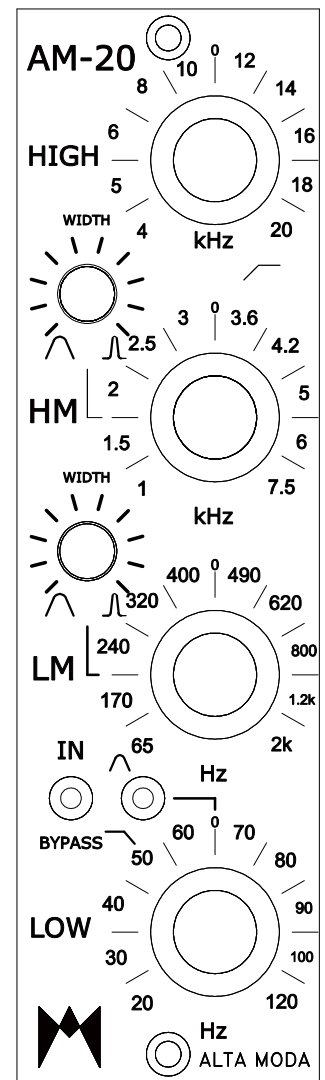

Notes: _____
_____
_____
_____