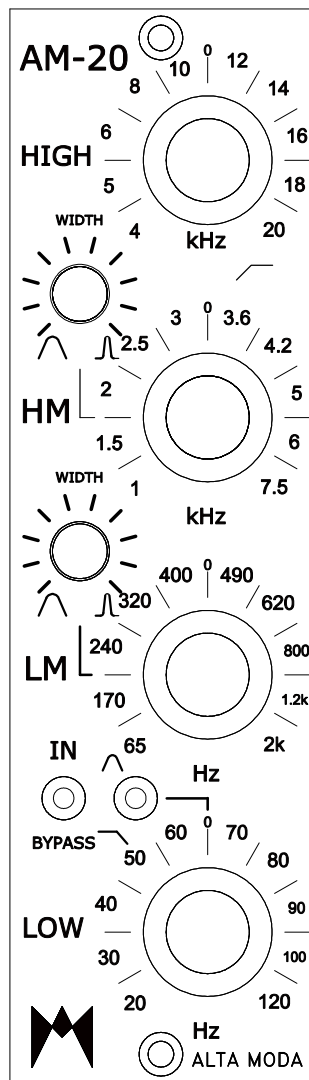

# AM-20 Equalizer

Session \_\_\_\_\_

Date \_\_\_\_\_

Prod/Eng \_\_\_\_\_

Assistant \_\_\_\_\_

Notes: \_\_\_\_\_  
\_\_\_\_\_  
\_\_\_\_\_  
\_\_\_\_\_

Notes: \_\_\_\_\_  
\_\_\_\_\_  
\_\_\_\_\_  
\_\_\_\_\_