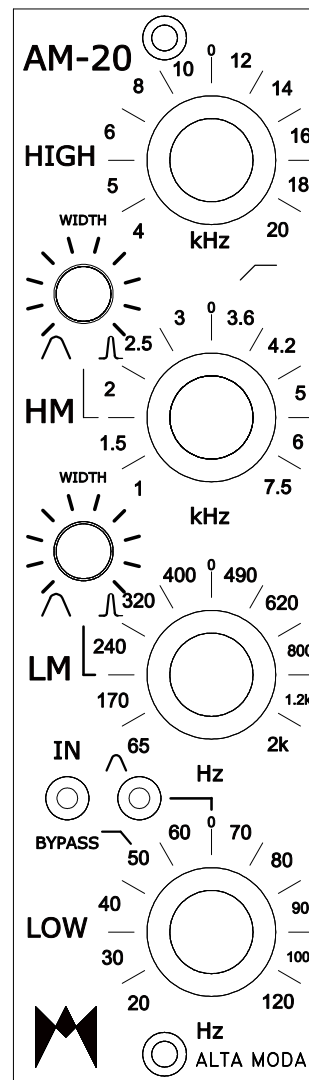

# AM-20 Equalizer

Session \_\_\_\_\_

Date \_\_\_\_\_

Prod/Eng \_\_\_\_\_

Assistant \_\_\_\_\_

Notes: \_\_\_\_\_  
\_\_\_\_\_  
\_\_\_\_\_  
\_\_\_\_\_

Notes: \_\_\_\_\_  
\_\_\_\_\_  
\_\_\_\_\_  
\_\_\_\_\_