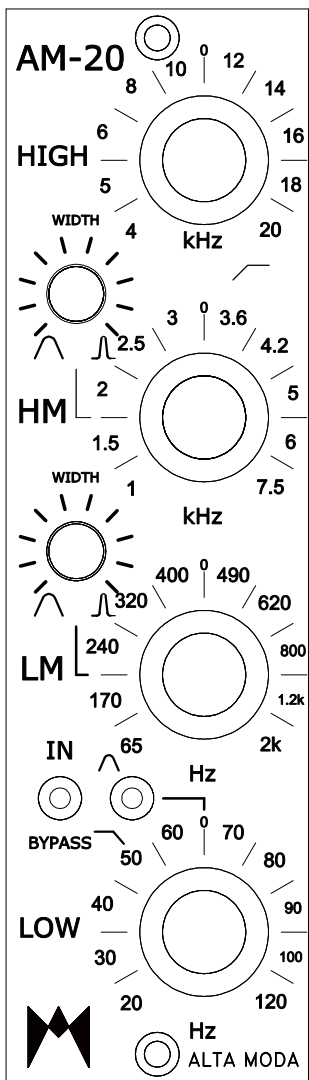

# AM-20 Equalizer

Session \_\_\_\_\_

Date \_\_\_\_\_

Prod/Eng \_\_\_\_\_

Assistant \_\_\_\_\_

Notes: \_\_\_\_\_  
\_\_\_\_\_  
\_\_\_\_\_  
\_\_\_\_\_

Notes: \_\_\_\_\_  
\_\_\_\_\_  
\_\_\_\_\_  
\_\_\_\_\_